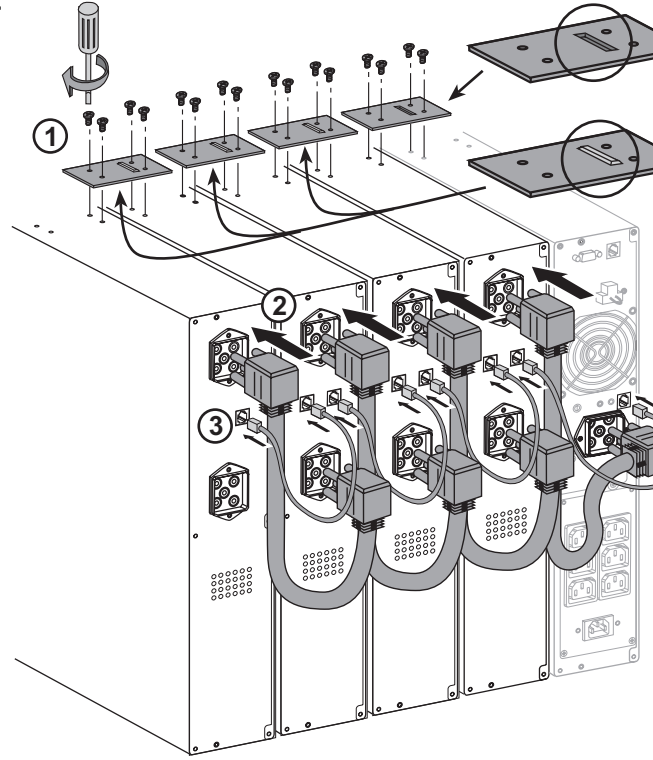

ИБП Eaton EX 2200 2U Rack/Tower Netrack - Внешние батарейные модули Eaton EX - 700,1000,1500

Постоянная ссылка на страницу: <https://eaton-power.ru/catalog/eaton-ex/eaton-ex-2200-2u-rack-tower-netrack>

The EXB models EX EXB 1000/1500 and EX EXB RT2U 1000/1500 can be used together with the UPS Pulsar series models EX 1000, EX 1000 RT2U, EX 1500 and EX 1500 RT2U.

1 x EXB RT

4 x EXB RT

The EXB models EX EXB 100  
with UPS Pulsar series mod

1 x EXB

1 x EXB RT

4 x EXB RT

4 x EXB