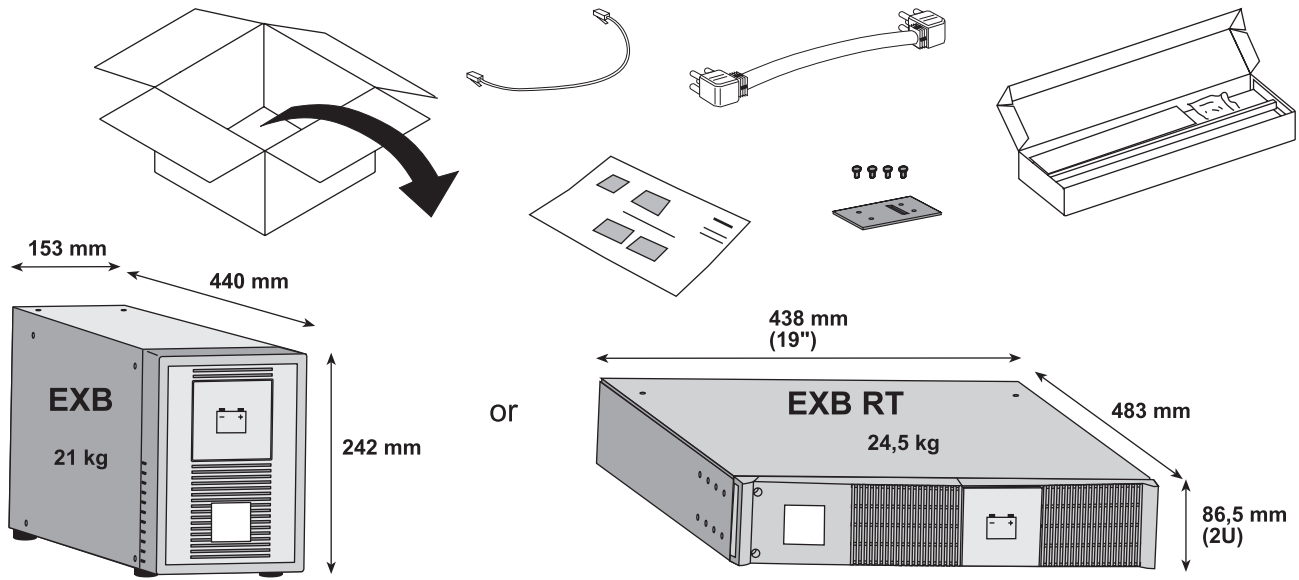

ИБП Eaton EX 2200 2U Rack/Tower Netrack - Внешние батарейные модули Eaton EX - 700,1000,1500

Постоянная ссылка на страницу: <https://eaton-power.ru/catalog/eaton-ex/eaton-ex-2200-2u-rack-tower-netrack>

The EXB models EX EXB 1000/1500 and EX EXB RT2U 1000/1500 can be used together with the UPS Pulsar series models EX 1000, EX 1000 RT2U, EX 1500 and EX 1500 RT2U.

1 x EXB RT

4 x EXB RT

The EXB models EX EXB 100  
with UPS Pulsar series mod