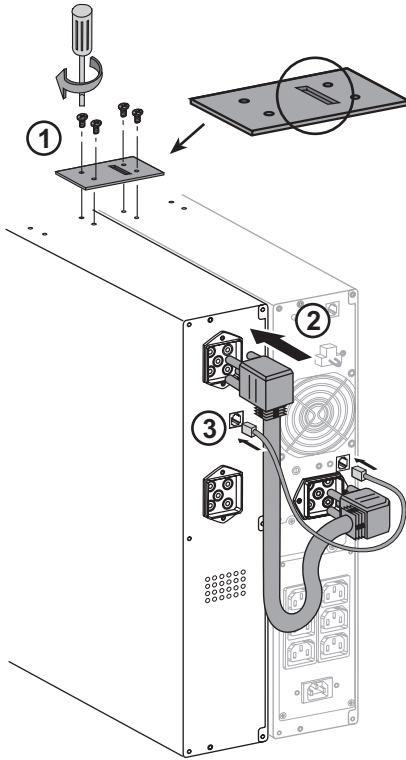

ИБП Eaton EX 2200 2U Rack/Tower Netrack - Внешние батарейные модули Eaton EX - 700,1000,1500

Постоянная ссылка на страницу: <https://eaton-power.ru/catalog/eaton-ex/eaton-ex-2200-2u-rack-tower-netrack>

The EXB models EX EXB 1000/1500 and EX EXB RT2U 1000/1500 can be used together with the UPS Pulsar series models EX 1000, EX 1000 RT2U, EX 1500 and EX 1500 RT2U.

1 x EXB RT

4 x EXB RT

The EXB models EX EXB 100  
with UPS Pulsar series mod

1 x EXB

1 x EXB RT

4 x EXB RT

4 x EXB