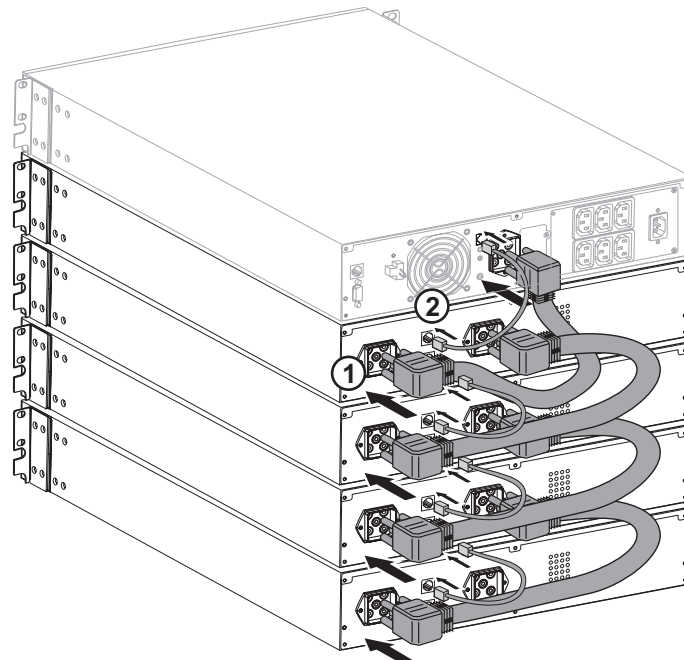

ИБП Eaton EX 3000 2U Rack/Tower Netpack - Внешние аккумуляторные модули Eaton EX - 700,1000,1500

Постоянная ссылка на страницу: <https://eaton-power.ru/catalog/eaton-ex/eaton-ex-3000-rt2u-netpack/>

The EXB models EX EXB 1000/1500 and EX EXB RT2U 1000/1500 can be used together with the UPS Pulsar series models EX 1000, EX 1000 RT2U, EX 1500 and EX 1500 RT2U.

1 x EXB RT

4 x EXB RT

The EXB models EX EXB 100  
with UPS Pulsar series mod

1 x EXB

1 x EXB RT

4 x EXB RT

4 x EXB