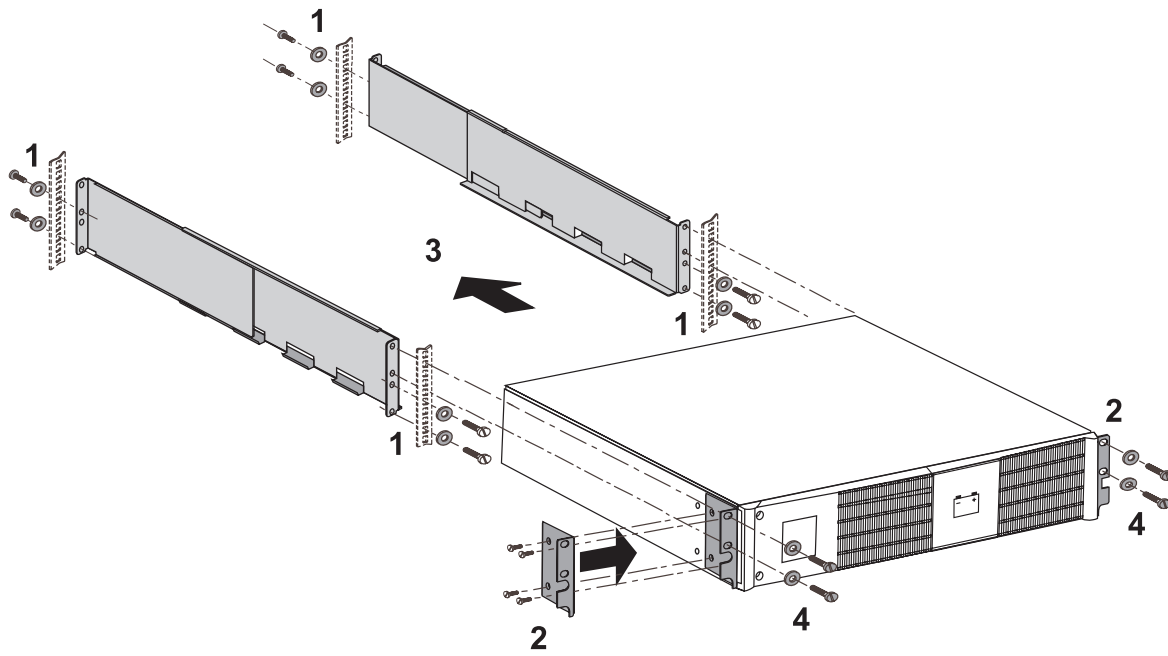

ИБП Eaton EX 3000 2U Rack/Tower Netpack - Внешние аккумуляторные модули Eaton EX - 700,1000,1500

Постоянная ссылка на страницу: <https://eaton-power.ru/catalog/eaton-ex/eaton-ex-3000-rt2u-netpack/>

The EXB models EX EXB 1000/1500 and EX EXB RT2U 1000/1500 can be used together with the UPS Pulsar series models EX 1000, EX 1000 RT2U, EX 1500 and EX 1500 RT2U.

1 x EXB RT

4 x EXB RT

The EXB models EX EXB 100  
with UPS Pulsar series mod

1 x EXB

1 x EXB RT

4 x EXB RT

4 x EXB