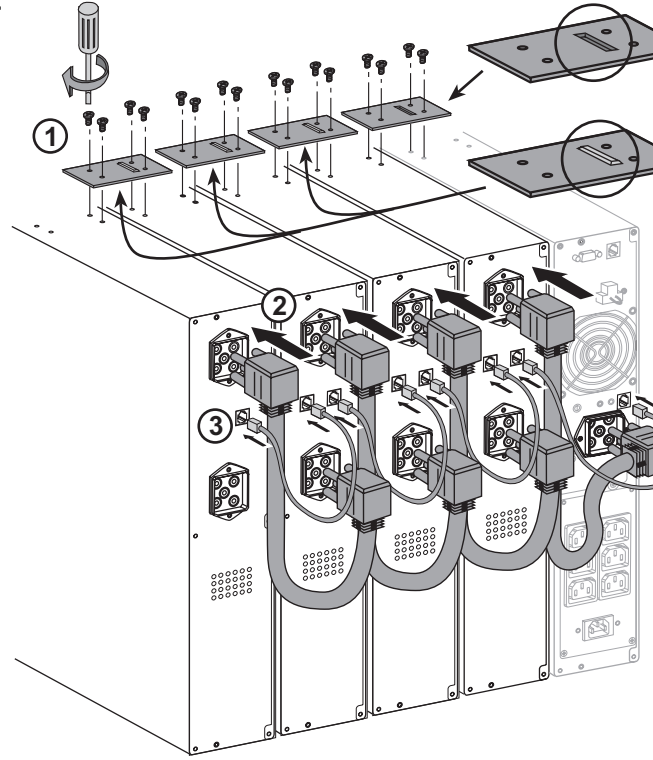

ИБП Eaton EX 3000 2U Rack/Tower Netpack - Внешние аккумуляторные модули Eaton EX - 700,1000,1500

Постоянная ссылка на страницу: <https://eaton-power.ru/catalog/eaton-ex/eaton-ex-3000-rt2u-netpack/>

The EXB models EX EXB 1000/1500 and EX EXB RT2U 1000/1500 can be used together with the UPS Pulsar series models EX 1000, EX 1000 RT2U, EX 1500 and EX 1500 RT2U.

1 x EXB RT

4 x EXB RT

The EXB models EX EXB 100  
with UPS Pulsar series mod

1 x EXB

1 x EXB RT

4 x EXB RT

4 x EXB