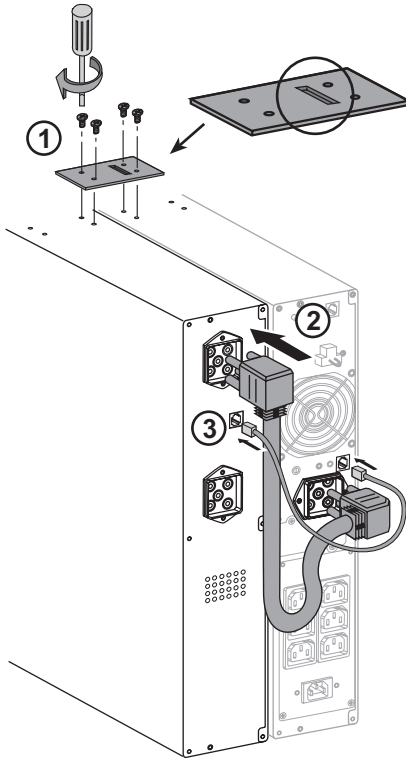

ИБП Eaton EX 3000 2U Rack/Tower Netpack - Внешние аккумуляторные модули Eaton EX - 700,1000,1500

Постоянная ссылка на страницу: <https://eaton-power.ru/catalog/eaton-ex/eaton-ex-3000-rt2u-netpack/>

The EXB models EX EXB 1000/1500 and EX EXB RT2U 1000/1500 can be used together with the UPS Pulsar series models EX 1000, EX 1000 RT2U, EX 1500 and EX 1500 RT2U.

1 x EXB RT

4 x EXB RT

The EXB models EX EXB 100  
with UPS Pulsar series mod

1 x EXB

1 x EXB RT

4 x EXB RT

4 x EXB