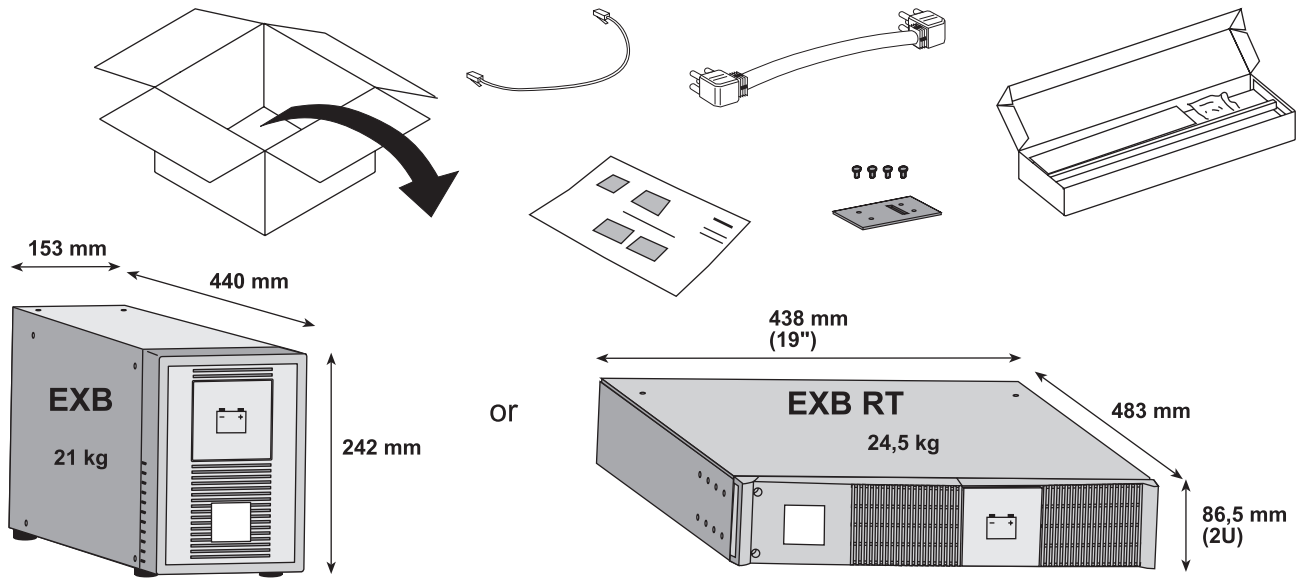

ИБП Eaton EX 3000 2U Rack/Tower Netpack - Внешние аккумуляторные модули Eaton EX - 700,1000,1500

Постоянная ссылка на страницу: <https://eaton-power.ru/catalog/eaton-ex/eaton-ex-3000-rt2u-netpack/>

The EXB models EX EXB 1000/1500 and EX EXB RT2U 1000/1500 can be used together with the UPS Pulsar series models EX 1000, EX 1000 RT2U, EX 1500 and EX 1500 RT2U.

1 x EXB RT

4 x EXB RT

The EXB models EX EXB 100  
with UPS Pulsar series mod

1 x EXB

1 x EXB RT

4 x EXB RT

4 x EXB