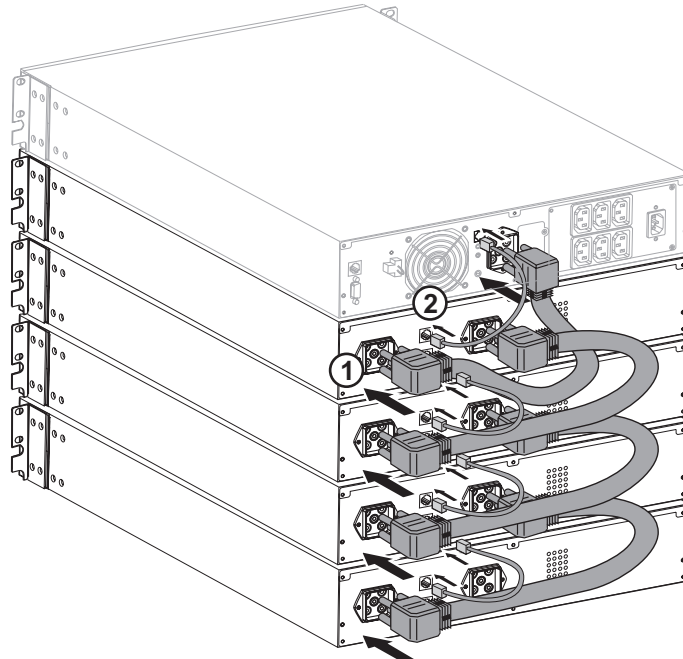

ИБП Eaton EX 3000 2U Rack/Tower - Внешние аккумуляторные модули Eaton EX - 700,1000,1500 - Руков

Постоянная ссылка на страницу: <https://eaton-power.ru/catalog/eaton-ex/eaton-ex-3000-2u-rack-tower/>

The EXB models EX EXB 1000/1500 and EX EXB RT2U 1000/1500 can be used together with the UPS Pulsar series models EX 1000, EX 1000 RT2U, EX 1500 and EX 1500 RT2U.

1 x EXB RT

4 x EXB RT

The EXB models EX EXB 100
with UPS Pulsar series mod

1 x EXB

1 x EXB RT

4 x EXB RT

4 x EXB