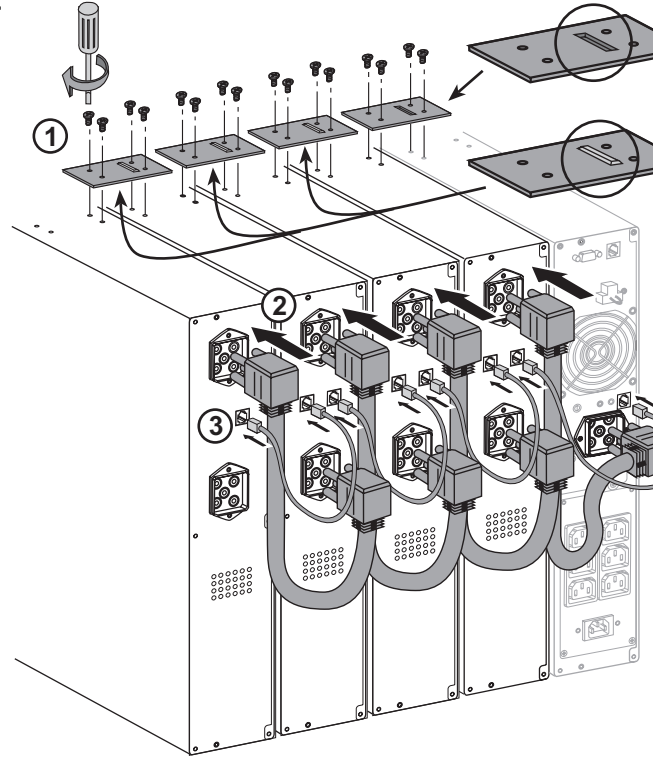

ИБП Eaton EX 3000 2U Rack/Tower - Внешние аккумуляторные модули Eaton EX - 700,1000,1500 - Руков

Постоянная ссылка на страницу: <https://eaton-power.ru/catalog/eaton-ex/eaton-ex-3000-2u-rack-tower/>

The EXB models EX EXB 1000/1500 and EX EXB RT2U 1000/1500 can be used together with the UPS Pulsar series models EX 1000, EX 1000 RT2U, EX 1500 and EX 1500 RT2U.

1 x EXB RT

4 x EXB RT

The EXB models EX EXB 100
with UPS Pulsar series mod

1 x EXB

1 x EXB RT

4 x EXB RT

4 x EXB