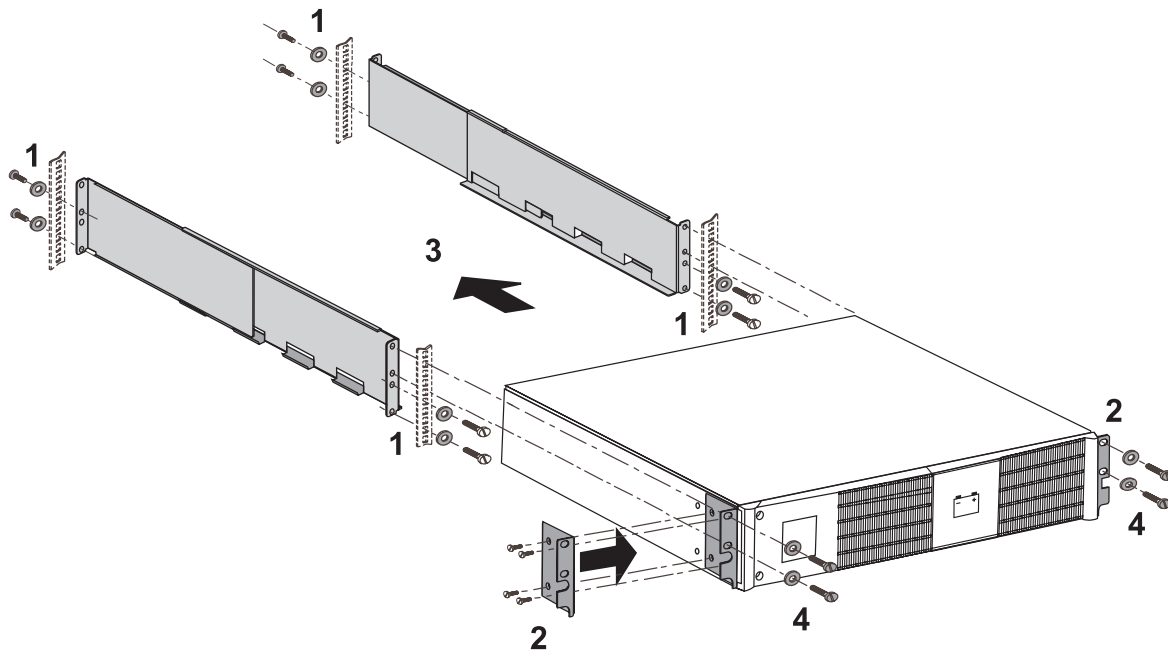

ИБП Eaton EX 3000 2U Rack/Tower - Внешние аккумуляторные модули Eaton EX - 700,1000,1500 - Руков

Постоянная ссылка на страницу: <https://eaton-power.ru/catalog/eaton-ex/eaton-ex-3000-2u-rack-tower/>

The EXB models EX EXB 1000/1500 and EX EXB RT2U 1000/1500 can be used together with the UPS Pulsar series models EX 1000, EX 1000 RT2U, EX 1500 and EX 1500 RT2U.

1 x EXB RT

4 x EXB RT

The EXB models EX EXB 100
with UPS Pulsar series mod

1 x EXB

1 x EXB RT

4 x EXB RT

4 x EXB