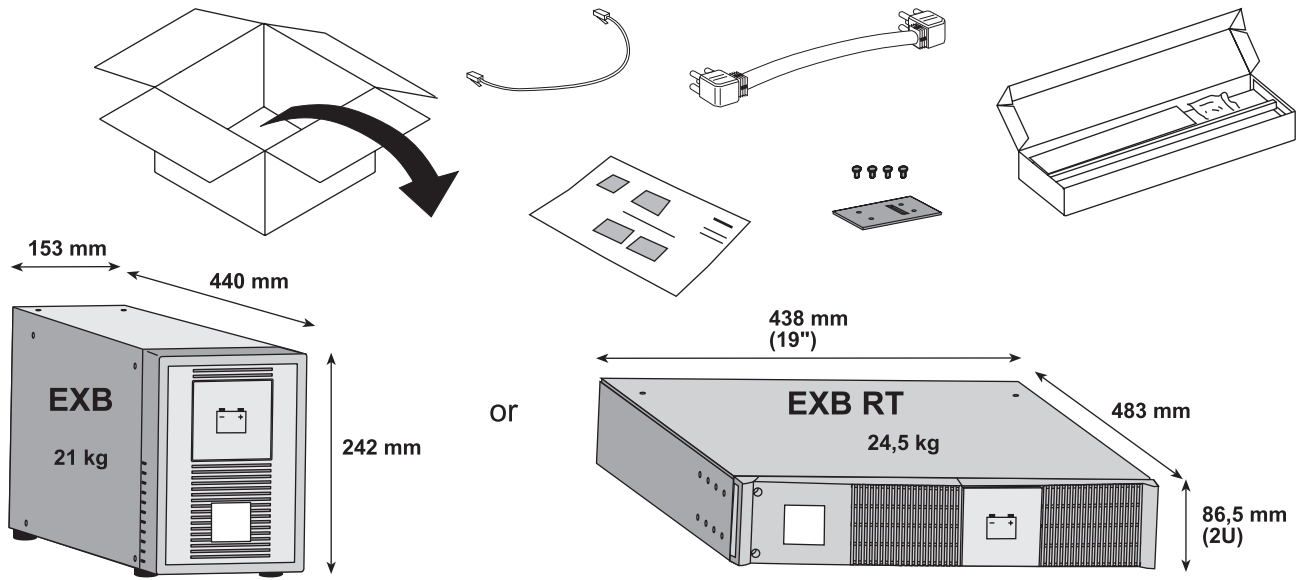

ИБП Eaton EX 3000 2U Rack/Tower - Внешние аккумуляторные модули Eaton EX - 700,1000,1500 - Руков

Постоянная ссылка на страницу: <https://eaton-power.ru/catalog/eaton-ex/eaton-ex-3000-2u-rack-tower/>

The EXB models EX EXB 1000/1500 and EX EXB RT2U 1000/1500 can be used together with the UPS Pulsar series models EX 1000, EX 1000 RT2U, EX 1500 and EX 1500 RT2U.

1 x EXB RT

4 x EXB RT

The EXB models EX EXB 100
with UPS Pulsar series mod

1 x EXB

1 x EXB RT

4 x EXB RT

4 x EXB