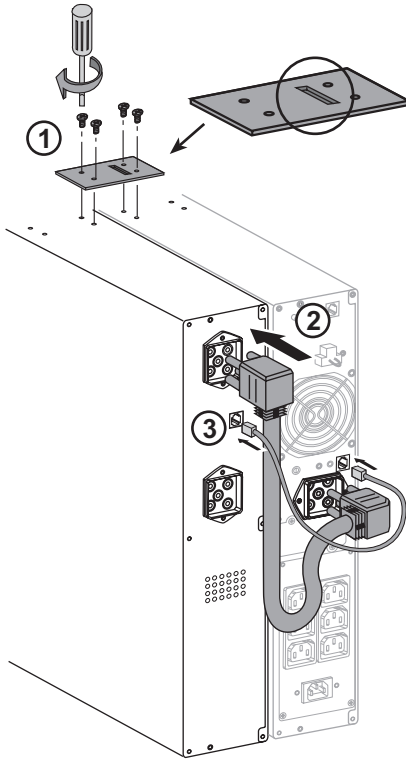

ИБП Eaton EX 3000 2U Rack/Tower - Внешние аккумуляторные модули Eaton EX - 700,1000,1500 - Руков

Постоянная ссылка на страницу: <https://eaton-power.ru/catalog/eaton-ex/eaton-ex-3000-2u-rack-tower/>

The EXB models EX EXB 1000/1500 and EX EXB RT2U 1000/1500 can be used together with the UPS Pulsar series models EX 1000, EX 1000 RT2U, EX 1500 and EX 1500 RT2U.

1 x EXB RT

4 x EXB RT

The EXB models EX EXB 100
with UPS Pulsar series mod

1 x EXB

1 x EXB RT

4 x EXB RT

4 x EXB