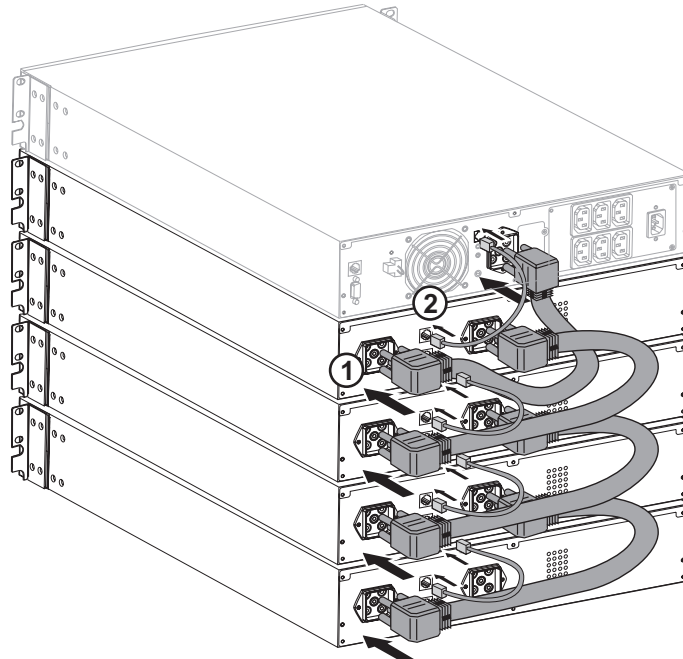

ИБП Eaton EX 3000 3U Rack/Tower - Внешние аккумуляторные модули Eaton EX - 700,1000,1500 - Руков

Постоянная ссылка на страницу: <https://eaton-power.ru/catalog/eaton-ex/eaton-ex-3000-3u-rack-tower/>

The EXB models EX EXB 1000/1500 and EX EXB RT2U 1000/1500 can be used together with the UPS Pulsar series models EX 1000, EX 1000 RT2U, EX 1500 and EX 1500 RT2U.

1 x EXB RT

4 x EXB RT

The EXB models EX EXB 100
with UPS Pulsar series mod

1 x EXB

1 x EXB RT

4 x EXB RT

4 x EXB