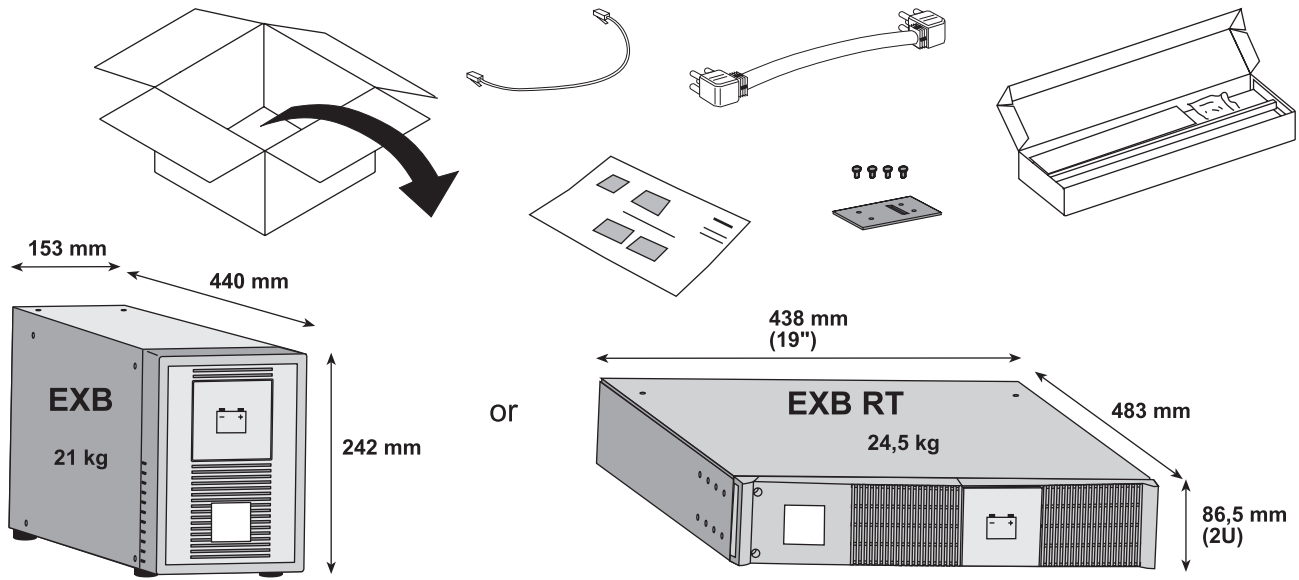

ИБП Eaton EX 3000 3U Rack/Tower - Внешние аккумуляторные модули Eaton EX - 700,1000,1500 - Руков

Постоянная ссылка на страницу: <https://eaton-power.ru/catalog/eaton-ex/eaton-ex-3000-3u-rack-tower/>

The EXB models EX EXB 1000/1500 and EX EXB RT2U 1000/1500 can be used together with the UPS Pulsar series models EX 1000, EX 1000 RT2U, EX 1500 and EX 1500 RT2U.

1 x EXB RT

4 x EXB RT

The EXB models EX EXB 100
with UPS Pulsar series mod

1 x EXB

1 x EXB RT

4 x EXB RT

4 x EXB