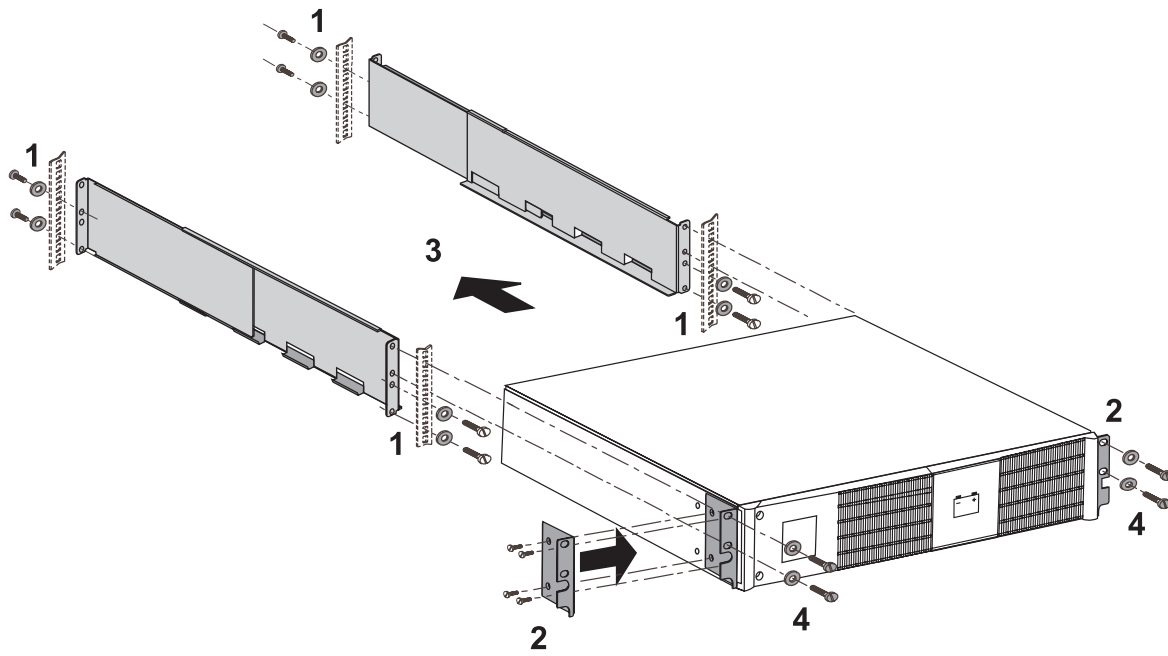

ИБП Eaton EX 3000 3U Rack/Tower - Внешние аккумуляторные модули Eaton EX - 700,1000,1500 - Руков

Постоянная ссылка на страницу: <https://eaton-power.ru/catalog/eaton-ex/eaton-ex-3000-3u-rack-tower/>

The EXB models EX EXB 1000/1500 and EX EXB RT2U 1000/1500 can be used together with the UPS Pulsar series models EX 1000, EX 1000 RT2U, EX 1500 and EX 1500 RT2U.

1 x EXB RT

4 x EXB RT

The EXB models EX EXB 100
with UPS Pulsar series mod

1 x EXB

1 x EXB RT

4 x EXB RT

4 x EXB