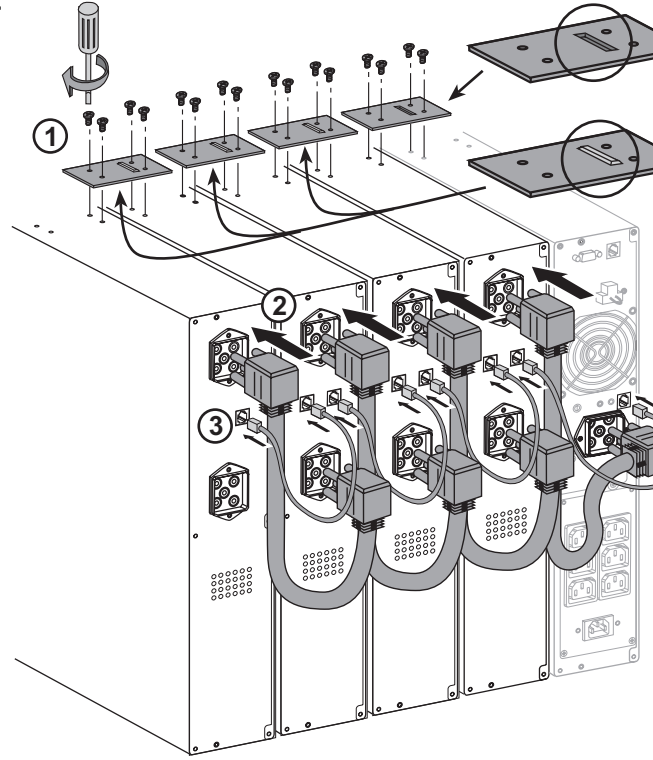

ИБП Eaton EX 3000 3U Rack/Tower - Внешние аккумуляторные модули Eaton EX - 700,1000,1500 - Руков

Постоянная ссылка на страницу: <https://eaton-power.ru/catalog/eaton-ex/eaton-ex-3000-3u-rack-tower/>

The EXB models EX EXB 1000/1500 and EX EXB RT2U 1000/1500 can be used together with the UPS Pulsar series models EX 1000, EX 1000 RT2U, EX 1500 and EX 1500 RT2U.

1 x EXB RT

4 x EXB RT

The EXB models EX EXB 100
with UPS Pulsar series mod

1 x EXB

1 x EXB RT

4 x EXB RT

4 x EXB