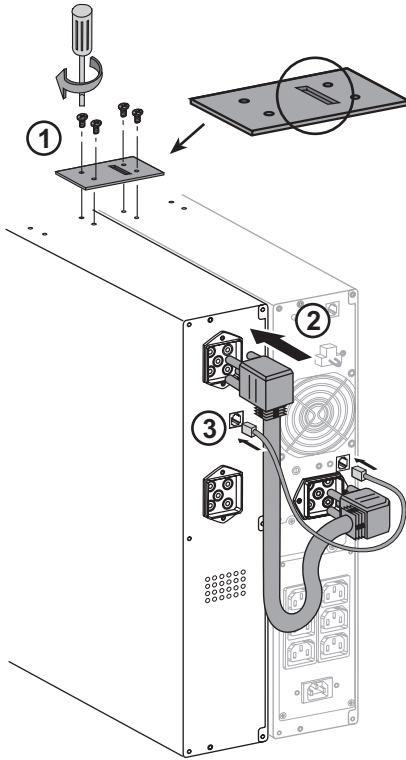

ИБП Eaton EX 3000 3U Rack/Tower - Внешние аккумуляторные модули Eaton EX - 700,1000,1500 - Руков

Постоянная ссылка на страницу: <https://eaton-power.ru/catalog/eaton-ex/eaton-ex-3000-3u-rack-tower/>

The EXB models EX EXB 1000/1500 and EX EXB RT2U 1000/1500 can be used together with the UPS Pulsar series models EX 1000, EX 1000 RT2U, EX 1500 and EX 1500 RT2U.

1 x EXB RT

4 x EXB RT

The EXB models EX EXB 100
with UPS Pulsar series mod

1 x EXB

1 x EXB RT

4 x EXB RT

4 x EXB