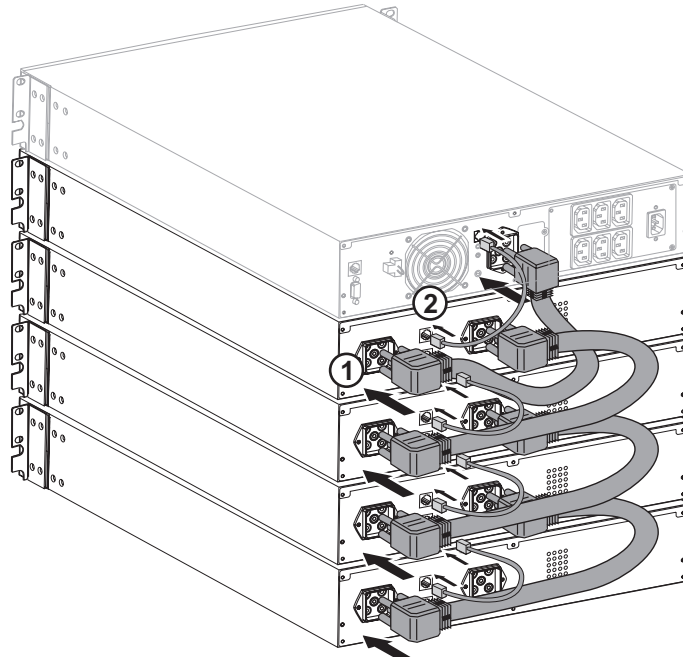

ИБП Eaton EX 2200 3U Rack/Tower - Внешние аккумуляторные модули Eaton EX - 700,1000,1500 - Руков

Постоянная ссылка на страницу: <https://eaton-power.ru/catalog/eaton-ex/eaton-ex-2200-3u-rack-tower/>

The EXB models EX EXB 1000/1500 and EX EXB RT2U 1000/1500 can be used together with the UPS Pulsar series models EX 1000, EX 1000 RT2U, EX 1500 and EX 1500 RT2U.

### 4 x EXB RT

The EXB models EX EXB 100  
with UPS Pulsar series mod

1 x EXB

1 x EXB RT

4 x EXB RT

4 x EXB