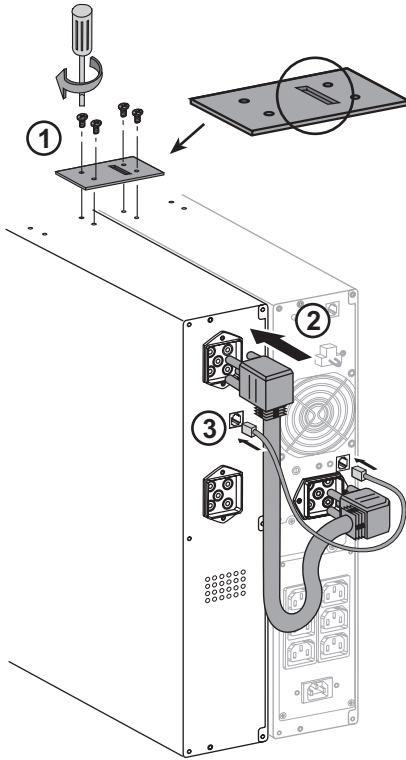

ИБП Eaton EX 2200 3U Rack/Tower - Внешние аккумуляторные модули Eaton EX - 700,1000,1500 - Руков

Постоянная ссылка на страницу: <https://eaton-power.ru/catalog/eaton-ex/eaton-ex-2200-3u-rack-tower/>

The EXB models EX EXB 1000/1500 and EX EXB RT2U 1000/1500 can be used together with the UPS Pulsar series models EX 1000, EX 1000 RT2U, EX 1500 and EX 1500 RT2U.

### 1 x EXB RT

### 4 x EXB RT

The EXB models EX EXB 100  
with UPS Pulsar series mod

1 x EXB

1 x EXB RT

4 x EXB RT

4 x EXB