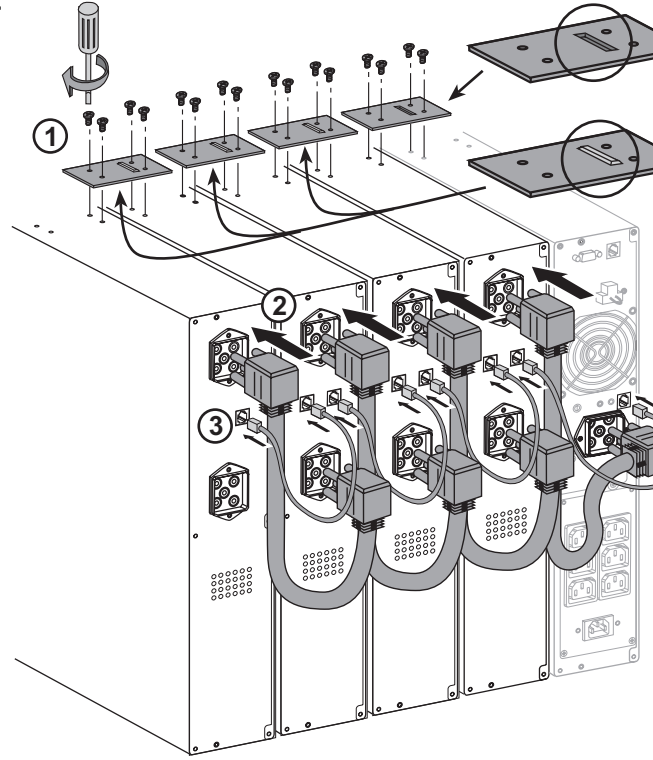

ИБП Eaton EX 2200 3U Rack/Tower - Внешние аккумуляторные модули Eaton EX - 700,1000,1500 - Руков

Постоянная ссылка на страницу: <https://eaton-power.ru/catalog/eaton-ex/eaton-ex-2200-3u-rack-tower/>

The EXB models EX EXB 1000/1500 and EX EXB RT2U 1000/1500 can be used together with the UPS Pulsar series models EX 1000, EX 1000 RT2U, EX 1500 and EX 1500 RT2U.

### 1 x EXB RT

### 4 x EXB RT

The EXB models EX EXB 100  
with UPS Pulsar series mod

1 x EXB

1 x EXB RT

4 x EXB RT

4 x EXB