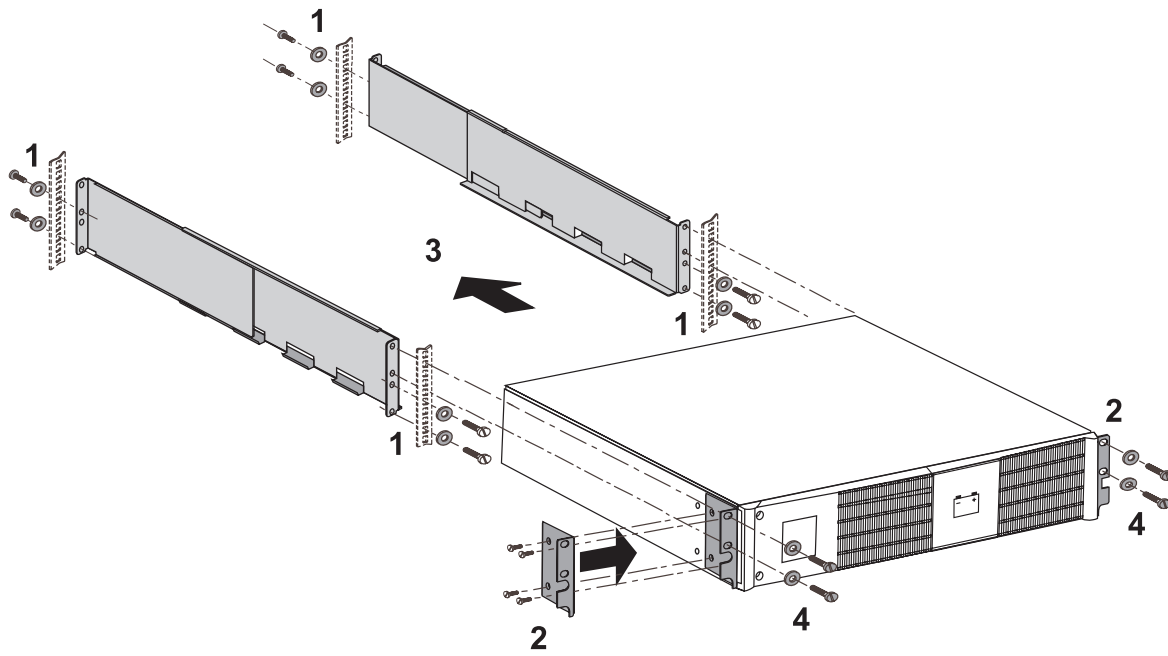

ИБП Eaton EX 3000 3U Rack/Tower Hotswap Hardwired - Внешние батарейные модули Eaton EX - 70

Постоянная ссылка на страницу: <https://eaton-power.ru/catalog/eaton-ex/eaton-ex-3000-3u-rack-tower-hotswa>

The EXB models EX EXB 1000/1500 and EX EXB RT2U 1000/1500 can be used together with the UPS Pulsar series models EX 1000, EX 1000 RT2U, EX 1500 and EX 1500 RT2U.

1 x EXB RT

4 x EXB RT

The EXB models EX EXB 100
with UPS Pulsar series mod

1 x EXB

1 x EXB RT

4 x EXB RT

4 x EXB