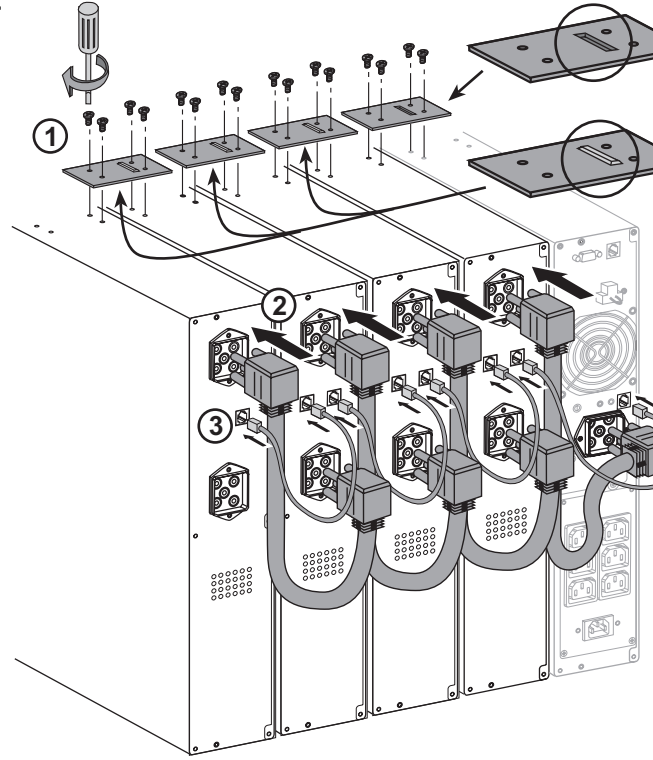

ИБП Eaton EX 3000 3U Rack/Tower Hotswap Hardwired - Внешние батарейные модули Eaton EX - 70

Постоянная ссылка на страницу: <https://eaton-power.ru/catalog/eaton-ex/eaton-ex-3000-3u-rack-tower-hotswa>

The EXB models EX EXB 1000/1500 and EX EXB RT2U 1000/1500 can be used together with the UPS Pulsar series models EX 1000, EX 1000 RT2U, EX 1500 and EX 1500 RT2U.

1 x EXB RT

4 x EXB RT

The EXB models EX EXB 100
with UPS Pulsar series mod

1 x EXB

1 x EXB RT

4 x EXB RT

4 x EXB