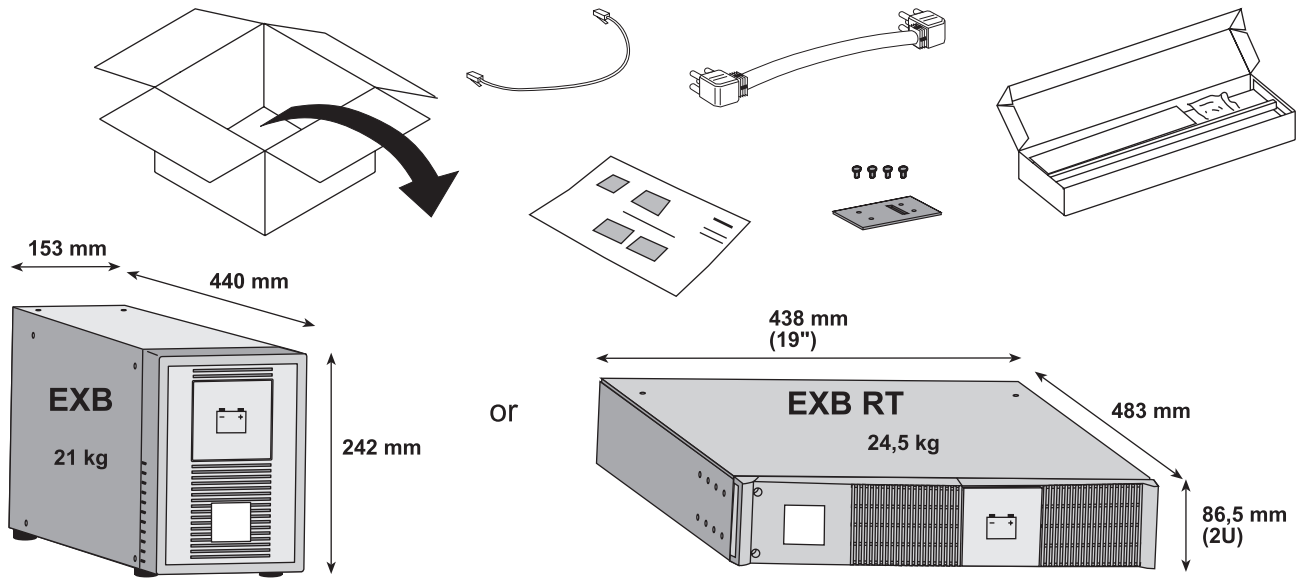

ИБП Eaton EX 3000 3U Rack/Tower Hotswap Hardwired - Внешние батарейные модули Eaton EX - 70

Постоянная ссылка на страницу: <https://eaton-power.ru/catalog/eaton-ex/eaton-ex-3000-3u-rack-tower-hotswa>

The EXB models EX EXB 1000/1500 and EX EXB RT2U 1000/1500 can be used together with the UPS Pulsar series models EX 1000, EX 1000 RT2U, EX 1500 and EX 1500 RT2U.

1 x EXB RT

4 x EXB RT

The EXB models EX EXB 100
with UPS Pulsar series mod

1 x EXB

1 x EXB RT

4 x EXB RT

4 x EXB