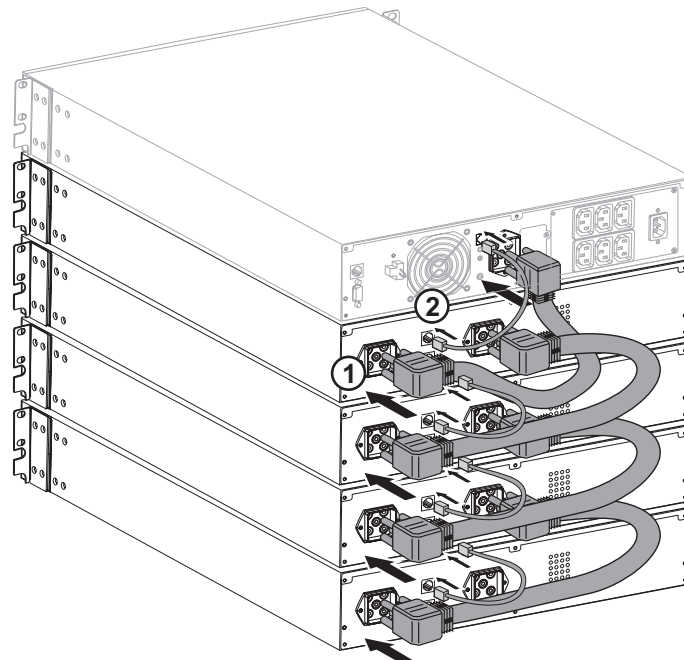

ИБП Eaton EX 3000 3U Rack/Tower Hotswap Hardwired - Внешние батарейные модули Eaton EX - 70

Постоянная ссылка на страницу: <https://eaton-power.ru/catalog/eaton-ex/eaton-ex-3000-3u-rack-tower-hotswa>

The EXB models EX EXB 1000/1500 and EX EXB RT2U 1000/1500 can be used together with the UPS Pulsar series models EX 1000, EX 1000 RT2U, EX 1500 and EX 1500 RT2U.

1 x EXB RT

4 x EXB RT

The EXB models EX EXB 100
with UPS Pulsar series mod

1 x EXB

1 x EXB RT

4 x EXB RT

4 x EXB