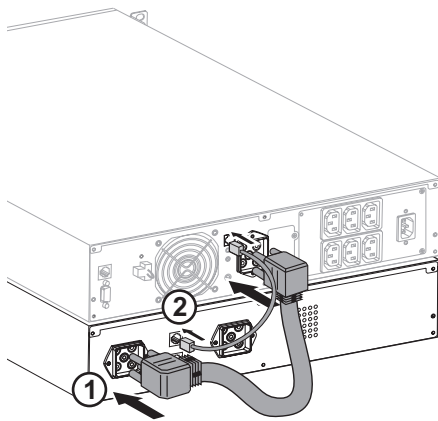

ИБП Eaton EX 3000 3U Rack/Tower Hotswap Hardwired - Внешние батарейные модули Eaton EX - 70

Постоянная ссылка на страницу: <https://eaton-power.ru/catalog/eaton-ex/eaton-ex-3000-3u-rack-tower-hotswa>

The EXB models EX EXB 1000/1500 and EX EXB RT2U 1000/1500 can be used together with the UPS Pulsar series models EX 1000, EX 1000 RT2U, EX 1500 and EX 1500 RT2U.

1 x EXB RT

4 x EXB RT

The EXB models EX EXB 100
with UPS Pulsar series mod

1 x EXB

1 x EXB RT

4 x EXB RT

4 x EXB