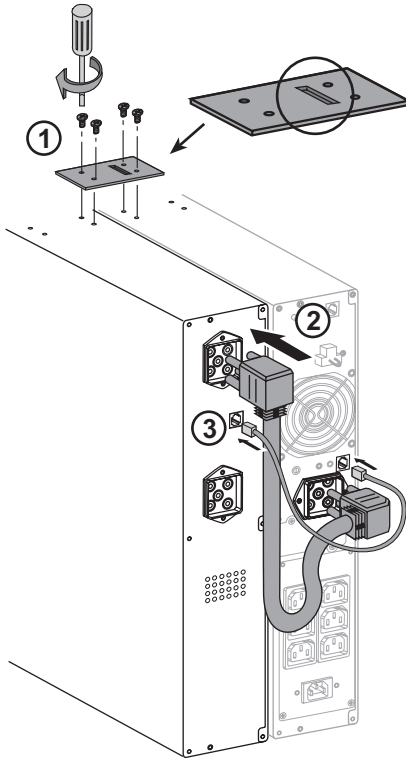

ИБП Eaton EX 3000 3U Rack/Tower Hotswap Hardwired - Внешние батарейные модули Eaton EX - 70

Постоянная ссылка на страницу: <https://eaton-power.ru/catalog/eaton-ex/eaton-ex-3000-3u-rack-tower-hotswa>

The EXB models EX EXB 1000/1500 and EX EXB RT2U 1000/1500 can be used together with the UPS Pulsar series models EX 1000, EX 1000 RT2U, EX 1500 and EX 1500 RT2U.

1 x EXB RT

4 x EXB RT

The EXB models EX EXB 100
with UPS Pulsar series mod

1 x EXB

1 x EXB RT

4 x EXB RT

4 x EXB