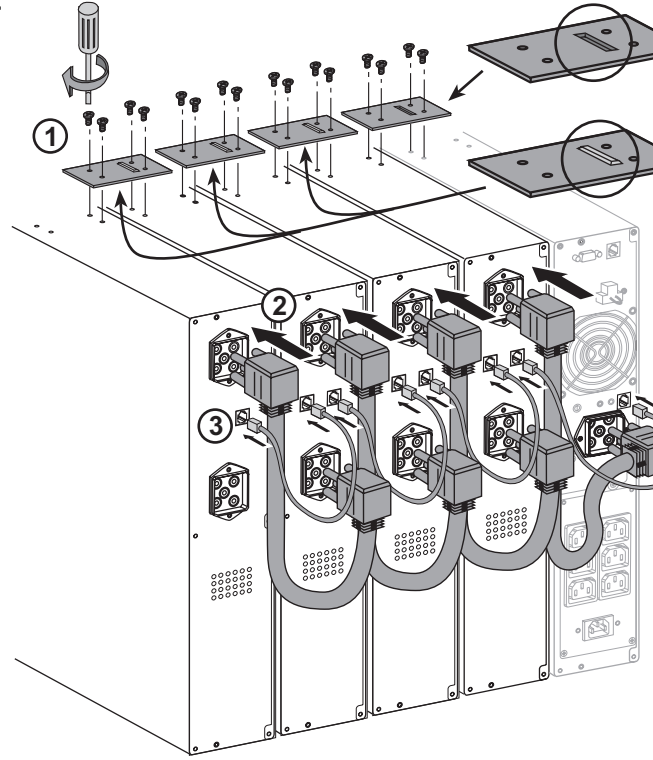

ИБП Eaton EX 2200 2U Rack/Tower - Внешние аккумуляторные модули Eaton EX - 700,1000,1500 - Руков

Постоянная ссылка на страницу: <https://eaton-power.ru/catalog/eaton-ex/eaton-ex-2200-2u-rack-tower/>

The EXB models EX EXB 1000/1500 and EX EXB RT2U 1000/1500 can be used together with the UPS Pulsar series models EX 1000, EX 1000 RT2U, EX 1500 and EX 1500 RT2U.

1 x EXB RT

4 x EXB RT

The EXB models EX EXB 100
with UPS Pulsar series mod

1 x EXB

1 x EXB RT

4 x EXB RT

4 x EXB