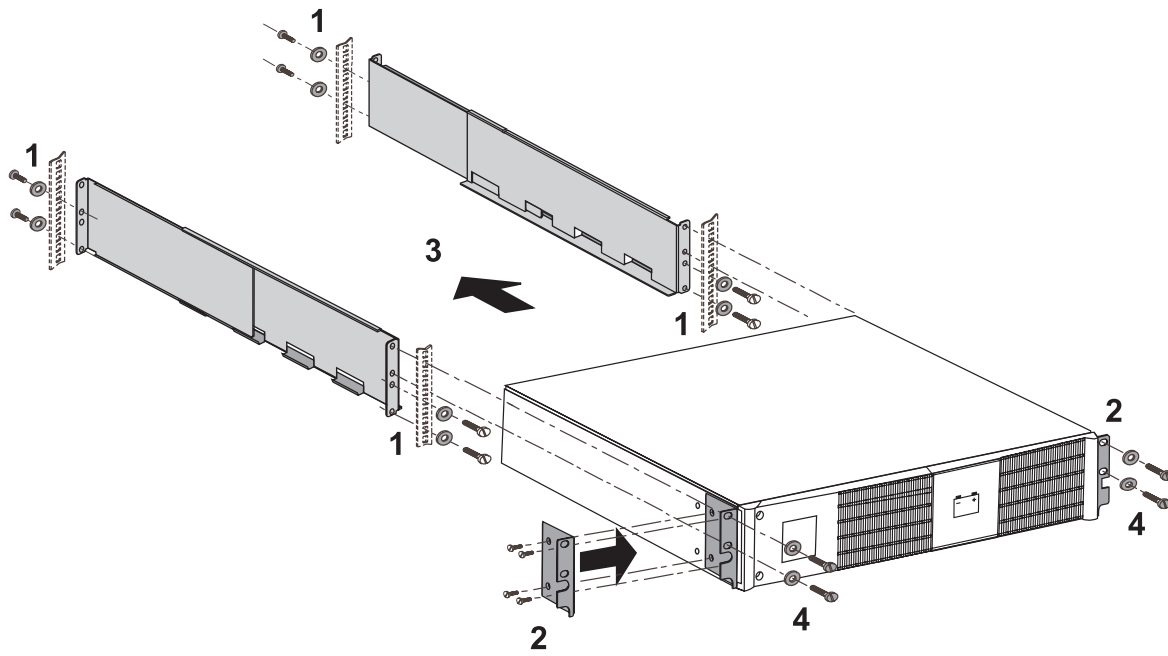

ИБП Eaton EX 2200 2U Rack/Tower - Внешние аккумуляторные модули Eaton EX - 700,1000,1500 - Руков

Постоянная ссылка на страницу: <https://eaton-power.ru/catalog/eaton-ex/eaton-ex-2200-2u-rack-tower/>

The EXB models EX EXB 1000/1500 and EX EXB RT2U 1000/1500 can be used together with the UPS Pulsar series models EX 1000, EX 1000 RT2U, EX 1500 and EX 1500 RT2U.

1 x EXB RT

4 x EXB RT

The EXB models EX EXB 100
with UPS Pulsar series mod

1 x EXB

1 x EXB RT

4 x EXB RT

4 x EXB