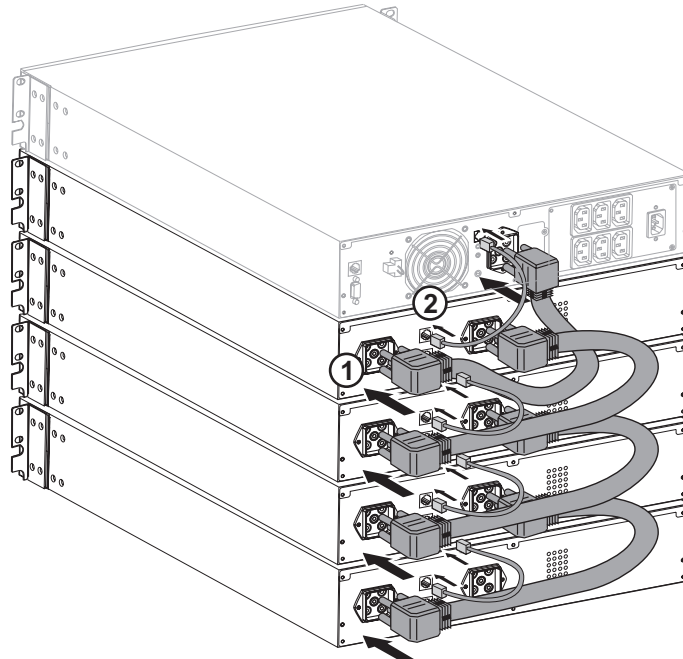

ИБП Eaton EX 2200 2U Rack/Tower - Внешние аккумуляторные модули Eaton EX - 700,1000,1500 - Руков

Постоянная ссылка на страницу: <https://eaton-power.ru/catalog/eaton-ex/eaton-ex-2200-2u-rack-tower/>

The EXB models EX EXB 1000/1500 and EX EXB RT2U 1000/1500 can be used together with the UPS Pulsar series models EX 1000, EX 1000 RT2U, EX 1500 and EX 1500 RT2U.

1 x EXB RT

4 x EXB RT

The EXB models EX EXB 100
with UPS Pulsar series mod

1 x EXB

1 x EXB RT

4 x EXB RT

4 x EXB