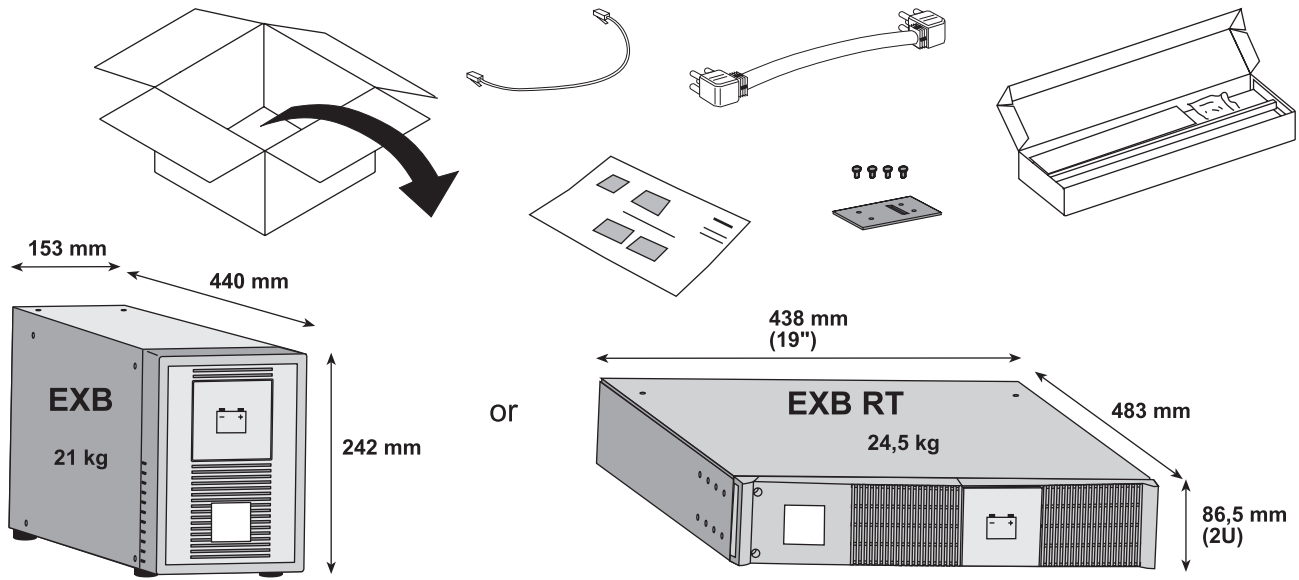

ИБП Eaton EX 2200 2U Rack/Tower - Внешние аккумуляторные модули Eaton EX - 700,1000,1500 - Руков

Постоянная ссылка на страницу: <https://eaton-power.ru/catalog/eaton-ex/eaton-ex-2200-2u-rack-tower/>

The EXB models EX EXB 1000/1500 and EX EXB RT2U 1000/1500 can be used together with the UPS Pulsar series models EX 1000, EX 1000 RT2U, EX 1500 and EX 1500 RT2U.

1 x EXB RT

4 x EXB RT

The EXB models EX EXB 100
with UPS Pulsar series mod

1 x EXB

1 x EXB RT

4 x EXB RT

4 x EXB