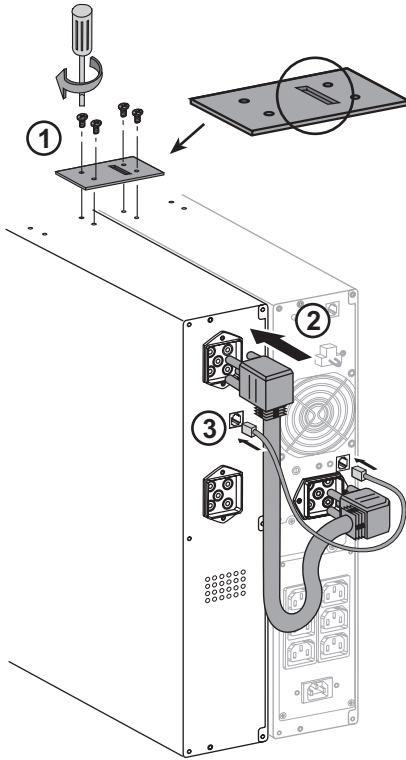

ИБП Eaton EX 2200 2U Rack/Tower - Внешние аккумуляторные модули Eaton EX - 700,1000,1500 - Руков

Постоянная ссылка на страницу: <https://eaton-power.ru/catalog/eaton-ex/eaton-ex-2200-2u-rack-tower/>

The EXB models EX EXB 1000/1500 and EX EXB RT2U 1000/1500 can be used together with the UPS Pulsar series models EX 1000, EX 1000 RT2U, EX 1500 and EX 1500 RT2U.

1 x EXB RT

4 x EXB RT

The EXB models EX EXB 100
with UPS Pulsar series mod

1 x EXB

1 x EXB RT

4 x EXB RT

4 x EXB