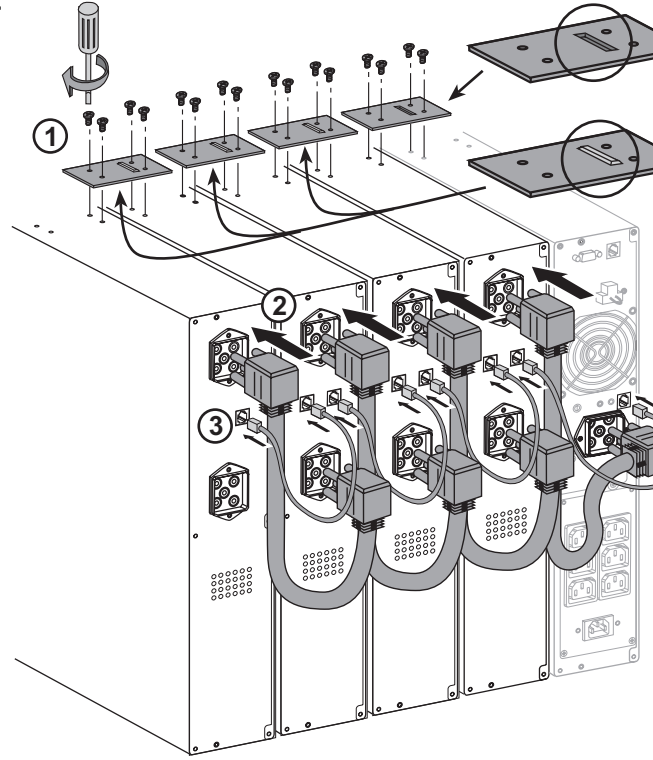

ИБП Eaton EX 1000VA 2U Rack/Tower - Внешние батарейные модули Eaton EX - 700,1000,1500 - Рун

Постоянная ссылка на страницу: <https://eaton-power.ru/catalog/eaton-ex/eaton-ex-1000va-2u-rack-tower/>

The EXB models EX EXB 1000/1500 and EX EXB RT2U 1000/1500 can be used together with the UPS Pulsar series models EX 1000, EX 1000 RT2U, EX 1500 and EX 1500 RT2U.

1 x EXB RT

4 x EXB RT

The EXB models EX EXB 100
with UPS Pulsar series mod

1 x EXB

1 x EXB RT

4 x EXB RT

4 x EXB