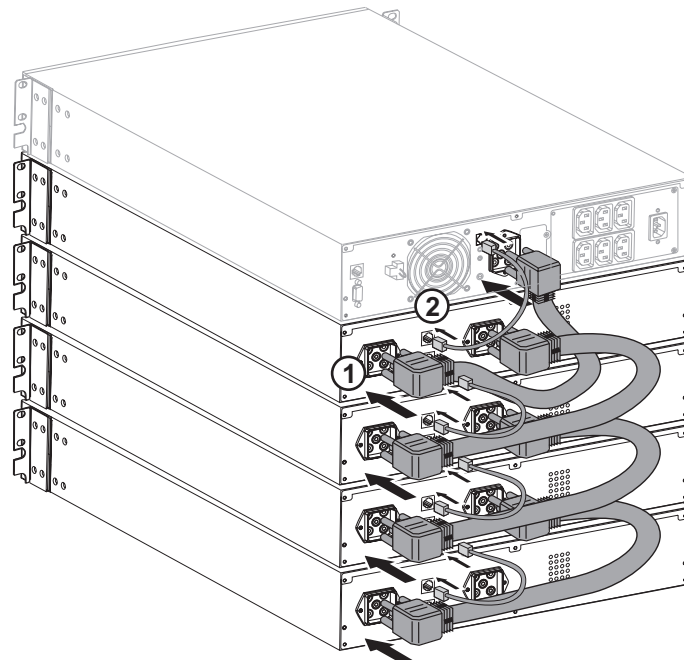

ИБП Eaton EX 1000VA 2U Rack/Tower - Внешние батарейные модули Eaton EX - 700,1000,1500 - Рун

Постоянная ссылка на страницу: <https://eaton-power.ru/catalog/eaton-ex/eaton-ex-1000va-2u-rack-tower/>

The EXB models EX EXB 1000/1500 and EX EXB RT2U 1000/1500 can be used together with the UPS Pulsar series models EX 1000, EX 1000 RT2U, EX 1500 and EX 1500 RT2U.

1 x EXB RT

4 x EXB RT

The EXB models EX EXB 100
with UPS Pulsar series mod

1 x EXB

1 x EXB RT

4 x EXB RT

4 x EXB