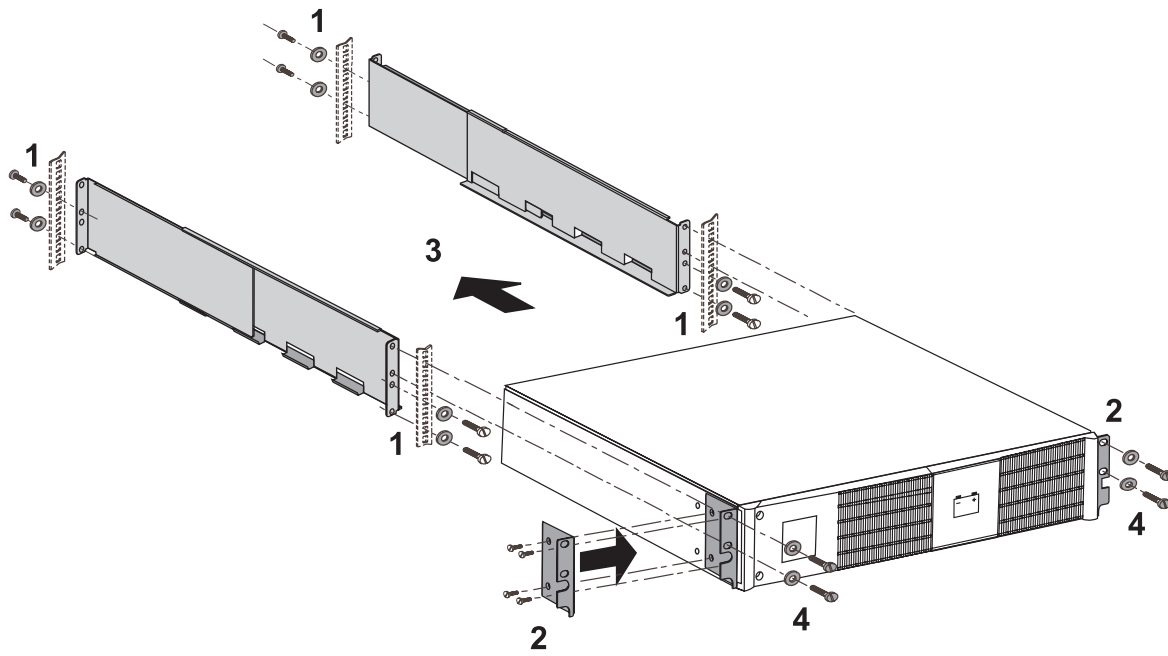

ИБП Eaton EX 1000VA 2U Rack/Tower - Внешние батарейные модули Eaton EX - 700,1000,1500 - Рун

Постоянная ссылка на страницу: <https://eaton-power.ru/catalog/eaton-ex/eaton-ex-1000va-2u-rack-tower/>

The EXB models EX EXB 1000/1500 and EX EXB RT2U 1000/1500 can be used together with the UPS Pulsar series models EX 1000, EX 1000 RT2U, EX 1500 and EX 1500 RT2U.

1 x EXB RT

4 x EXB RT

The EXB models EX EXB 100
with UPS Pulsar series mod

1 x EXB

1 x EXB RT

4 x EXB RT

4 x EXB