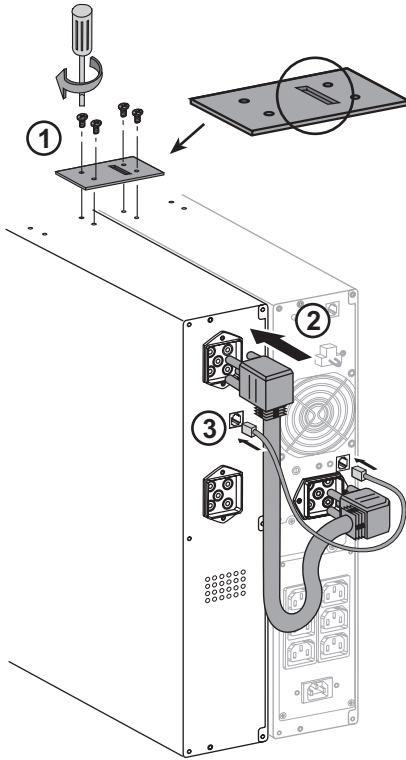

ИБП Eaton EX 1000VA 2U Rack/Tower - Внешние батарейные модули Eaton EX - 700,1000,1500 - Рун

Постоянная ссылка на страницу: <https://eaton-power.ru/catalog/eaton-ex/eaton-ex-1000va-2u-rack-tower/>

The EXB models EX EXB 1000/1500 and EX EXB RT2U 1000/1500 can be used together with the UPS Pulsar series models EX 1000, EX 1000 RT2U, EX 1500 and EX 1500 RT2U.

1 x EXB RT

4 x EXB RT

The EXB models EX EXB 100
with UPS Pulsar series mod

1 x EXB

1 x EXB RT

4 x EXB RT

4 x EXB