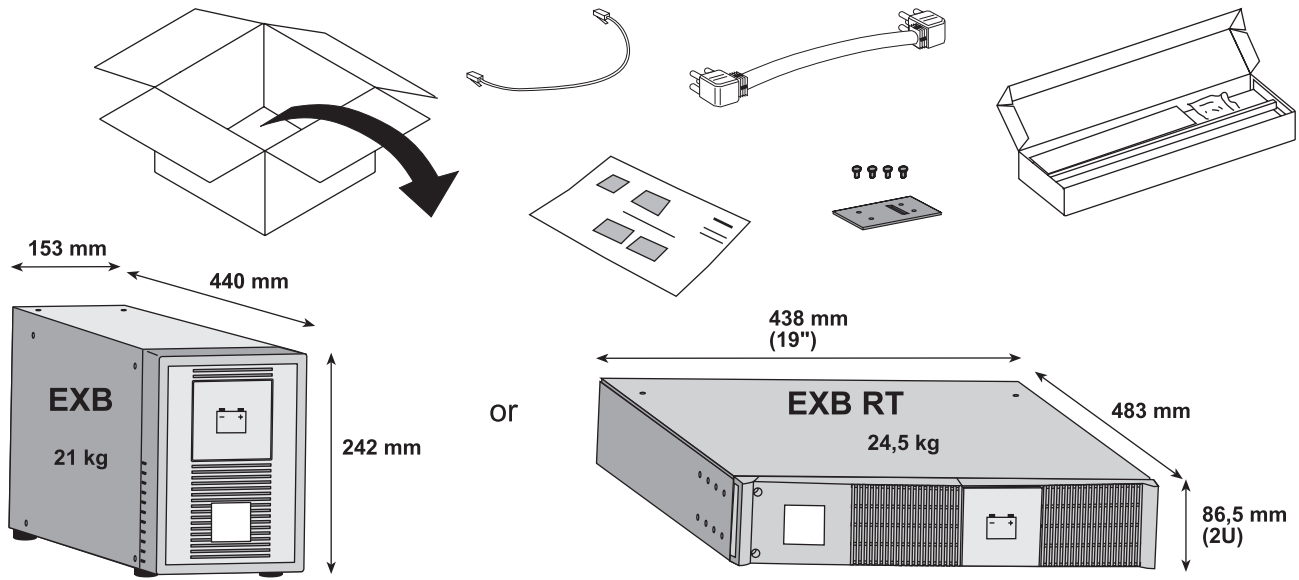

ИБП Eaton EX 1000VA 2U Rack/Tower - Внешние батарейные модули Eaton EX - 700,1000,1500 - Рун

Постоянная ссылка на страницу: <https://eaton-power.ru/catalog/eaton-ex/eaton-ex-1000va-2u-rack-tower/>

The EXB models EX EXB 1000/1500 and EX EXB RT2U 1000/1500 can be used together with the UPS Pulsar series models EX 1000, EX 1000 RT2U, EX 1500 and EX 1500 RT2U.

1 x EXB RT

4 x EXB RT

The EXB models EX EXB 100
with UPS Pulsar series mod

1 x EXB

1 x EXB RT

4 x EXB RT

4 x EXB