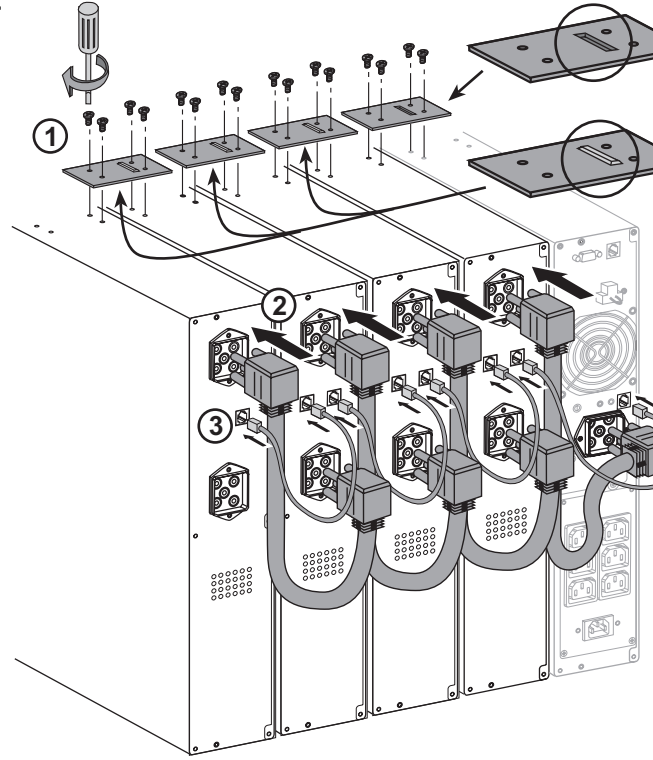

ИБП Eaton EX 1000VA Tower - Внешние батарейные модули Eaton EX - 700,1000,1500 - Руководств

Постоянная ссылка на страницу: <https://eaton-power.ru/catalog/eaton-ex/eaton-ex-1000va-tower/>

The EXB models EX EXB 1000/1500 and EX EXB RT2U 1000/1500 can be used together with the UPS Pulsar series models EX 1000, EX 1000 RT2U, EX 1500 and EX 1500 RT2U.

1 x EXB RT

4 x EXB RT

The EXB models EX EXB 100
with UPS Pulsar series mod

1 x EXB

1 x EXB RT

4 x EXB RT

4 x EXB