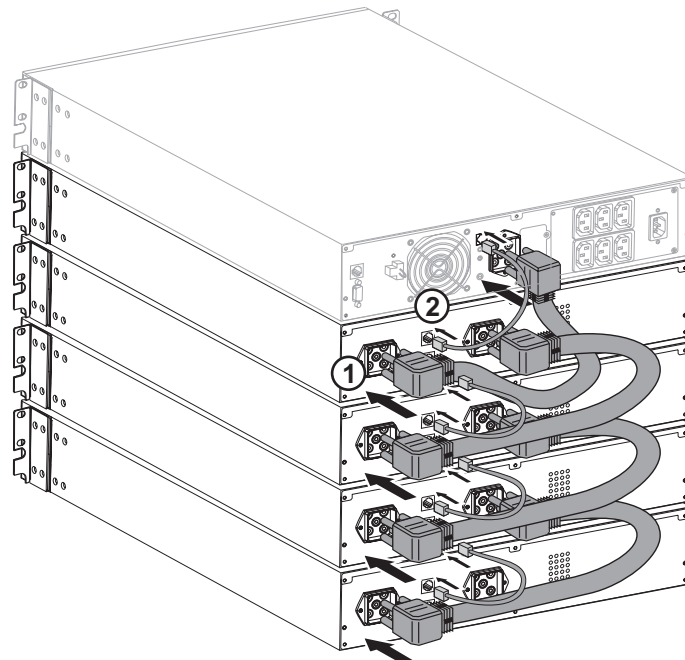

ИБП Eaton EX 1000VA Tower - Внешние батарейные модули Eaton EX - 700,1000,1500 - Руководств

Постоянная ссылка на страницу: <https://eaton-power.ru/catalog/eaton-ex/eaton-ex-1000va-tower/>

The EXB models EX EXB 1000/1500 and EX EXB RT2U 1000/1500 can be used together with the UPS Pulsar series models EX 1000, EX 1000 RT2U, EX 1500 and EX 1500 RT2U.

1 x EXB RT

4 x EXB RT

The EXB models EX EXB 100
with UPS Pulsar series mod

1 x EXB

1 x EXB RT

4 x EXB RT

4 x EXB