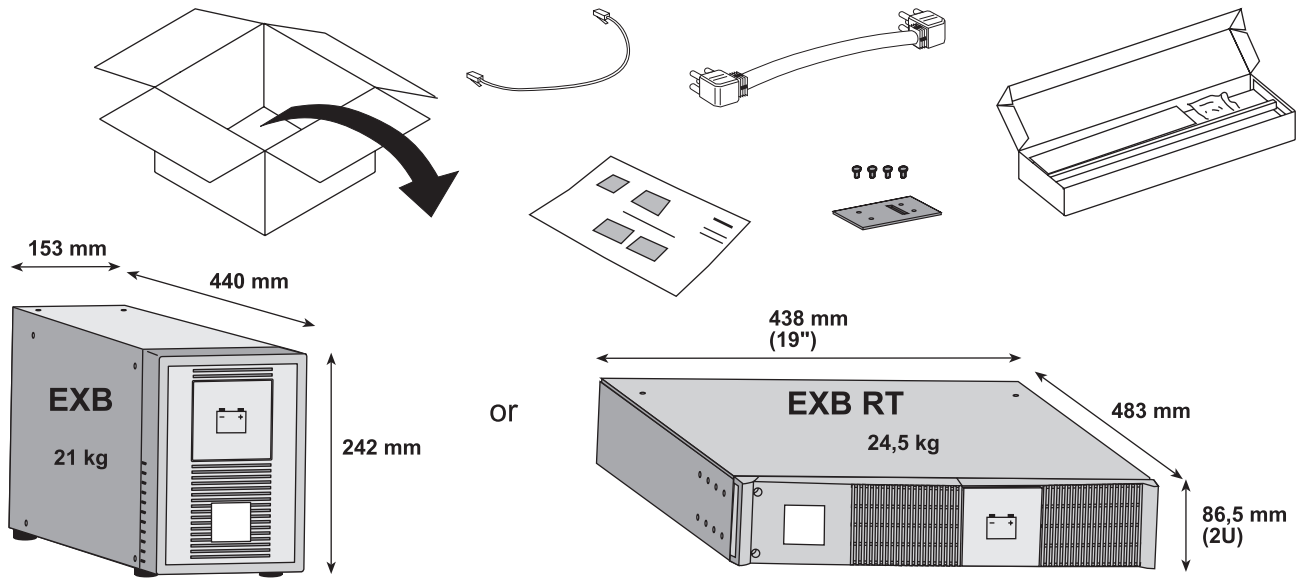

ИБП Eaton EX 1000VA Tower - Внешние батарейные модули Eaton EX - 700,1000,1500 - Руководств

Постоянная ссылка на страницу: <https://eaton-power.ru/catalog/eaton-ex/eaton-ex-1000va-tower/>

The EXB models EX EXB 1000/1500 and EX EXB RT2U 1000/1500 can be used together with the UPS Pulsar series models EX 1000, EX 1000 RT2U, EX 1500 and EX 1500 RT2U.

1 x EXB RT

4 x EXB RT

The EXB models EX EXB 100
with UPS Pulsar series mod

1 x EXB

1 x EXB RT

4 x EXB RT

4 x EXB