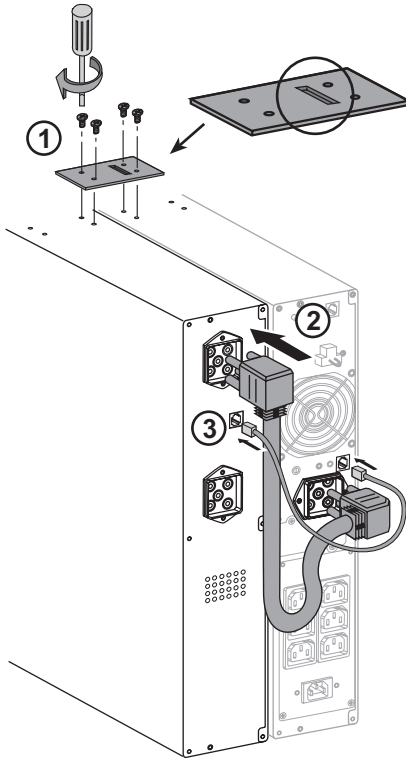

ИБП Eaton EX 1000VA Tower - Внешние батарейные модули Eaton EX - 700,1000,1500 - Руководств

Постоянная ссылка на страницу: <https://eaton-power.ru/catalog/eaton-ex/eaton-ex-1000va-tower/>

The EXB models EX EXB 1000/1500 and EX EXB RT2U 1000/1500 can be used together with the UPS Pulsar series models EX 1000, EX 1000 RT2U, EX 1500 and EX 1500 RT2U.

1 x EXB RT

4 x EXB RT

The EXB models EX EXB 100
with UPS Pulsar series mod

1 x EXB

1 x EXB RT

4 x EXB RT

4 x EXB