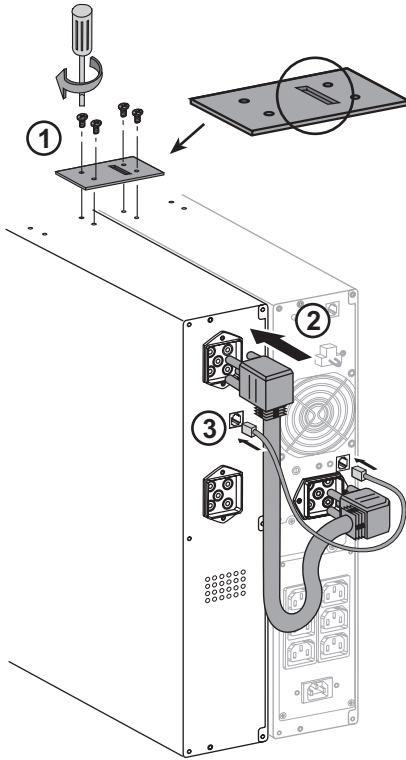

ИБП Eaton EX 3000 RT3U HotSwap DIN - Внешние батарейные модули Eaton EX - 700,1000,1500 - Ру

Постоянная ссылка на страницу: <https://eaton-power.ru/catalog/eaton-ex/eaton-ex-3000-rt3u-hotswap-din/>

The EXB models EX EXB 1000/1500 and EX EXB RT2U 1000/1500 can be used together with the UPS Pulsar series models EX 1000, EX 1000 RT2U, EX 1500 and EX 1500 RT2U.

1 x EXB RT

4 x EXB RT

The EXB models EX EXB 100
with UPS Pulsar series mod

1 x EXB

1 x EXB RT

4 x EXB RT

4 x EXB