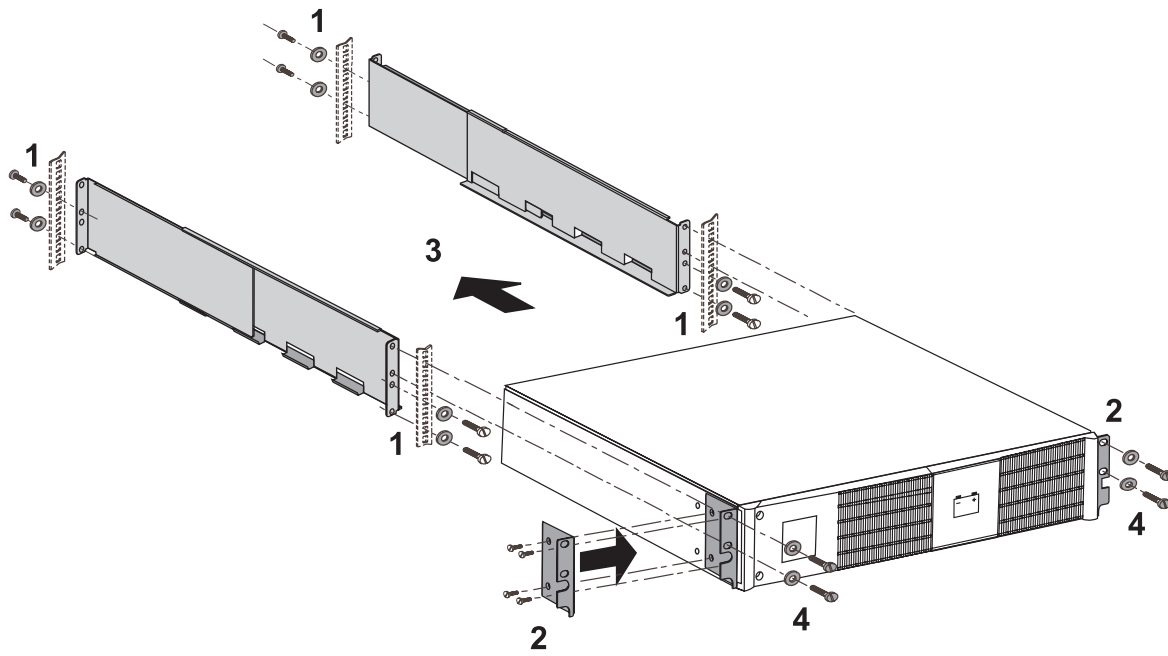

ИБП Eaton EX 3000 RT3U HotSwap DIN - Внешние батарейные модули Eaton EX - 700,1000,1500 - Ру

Постоянная ссылка на страницу: <https://eaton-power.ru/catalog/eaton-ex/eaton-ex-3000-rt3u-hotswap-din/>

The EXB models EX EXB 1000/1500 and EX EXB RT2U 1000/1500 can be used together with the UPS Pulsar series models EX 1000, EX 1000 RT2U, EX 1500 and EX 1500 RT2U.

1 x EXB RT

4 x EXB RT

The EXB models EX EXB 100
with UPS Pulsar series mod

1 x EXB

1 x EXB RT

4 x EXB RT

4 x EXB