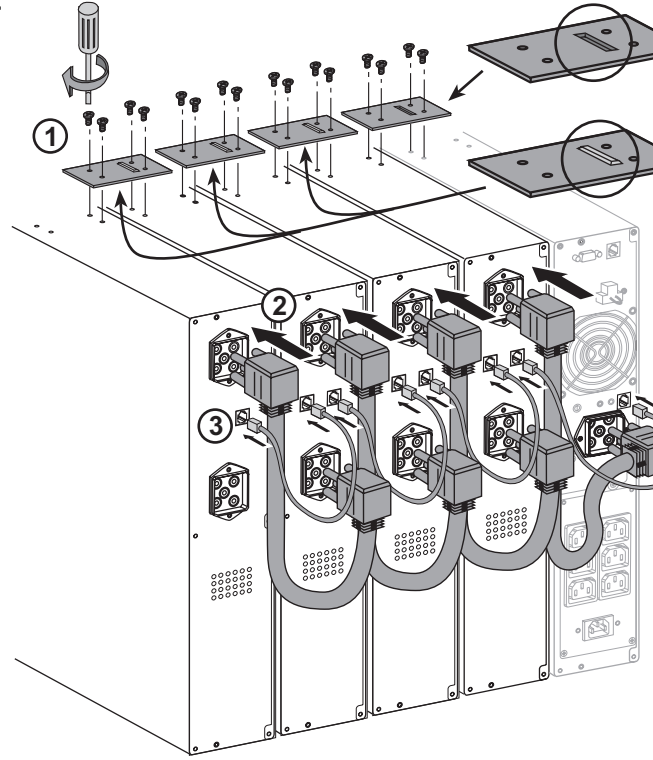

ИБП Eaton EX 3000 RT3U HotSwap DIN - Внешние батарейные модули Eaton EX - 700,1000,1500 - Ру

Постоянная ссылка на страницу: <https://eaton-power.ru/catalog/eaton-ex/eaton-ex-3000-rt3u-hotswap-din/>

The EXB models EX EXB 1000/1500 and EX EXB RT2U 1000/1500 can be used together with the UPS Pulsar series models EX 1000, EX 1000 RT2U, EX 1500 and EX 1500 RT2U.

1 x EXB RT

4 x EXB RT

The EXB models EX EXB 100
with UPS Pulsar series mod

1 x EXB

1 x EXB RT

4 x EXB RT

4 x EXB