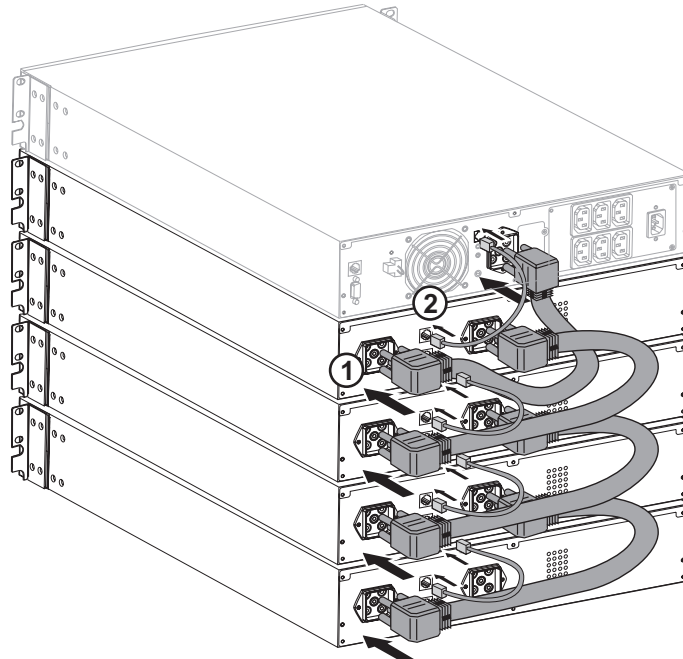

ИБП Eaton EX 3000 RT3U HotSwap DIN - Внешние батарейные модули Eaton EX - 700,1000,1500 - Ру

Постоянная ссылка на страницу: <https://eaton-power.ru/catalog/eaton-ex/eaton-ex-3000-rt3u-hotswap-din/>

The EXB models EX EXB 1000/1500 and EX EXB RT2U 1000/1500 can be used together with the UPS Pulsar series models EX 1000, EX 1000 RT2U, EX 1500 and EX 1500 RT2U.

1 x EXB RT

4 x EXB RT

The EXB models EX EXB 100
with UPS Pulsar series mod

1 x EXB

1 x EXB RT

4 x EXB RT

4 x EXB