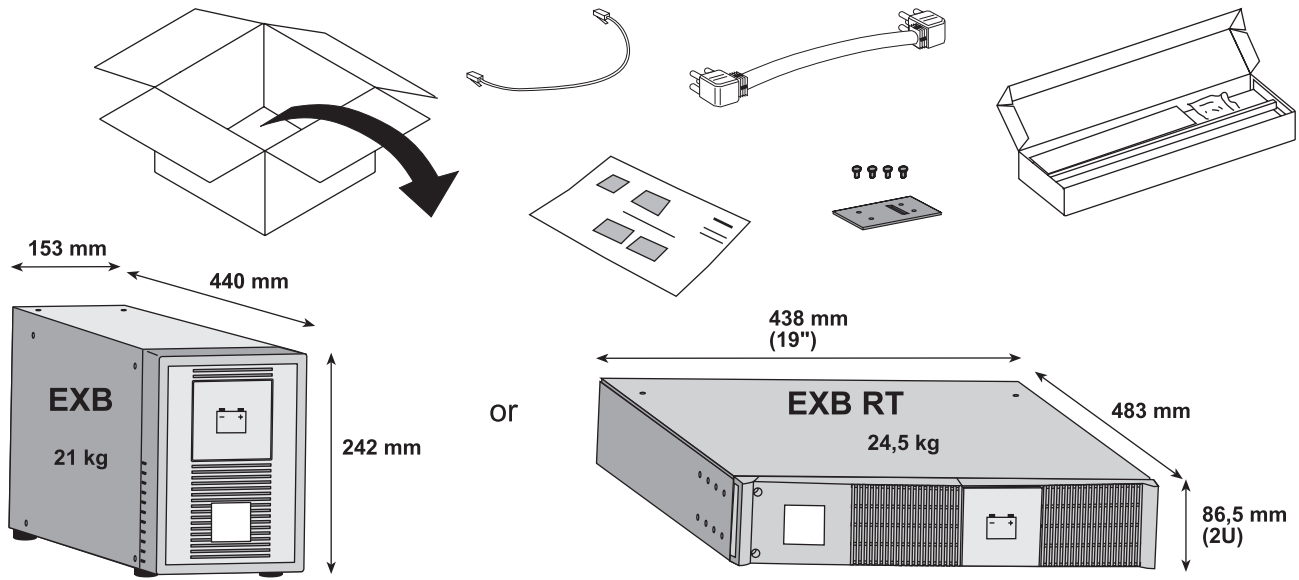

ИБП Eaton EX 3000 RT3U HotSwap DIN - Внешние батарейные модули Eaton EX - 700,1000,1500 - Ру

Постоянная ссылка на страницу: <https://eaton-power.ru/catalog/eaton-ex/eaton-ex-3000-rt3u-hotswap-din/>

The EXB models EX EXB 1000/1500 and EX EXB RT2U 1000/1500 can be used together with the UPS Pulsar series models EX 1000, EX 1000 RT2U, EX 1500 and EX 1500 RT2U.

1 x EXB RT

4 x EXB RT

The EXB models EX EXB 100
with UPS Pulsar series mod

1 x EXB

1 x EXB RT

4 x EXB RT

4 x EXB